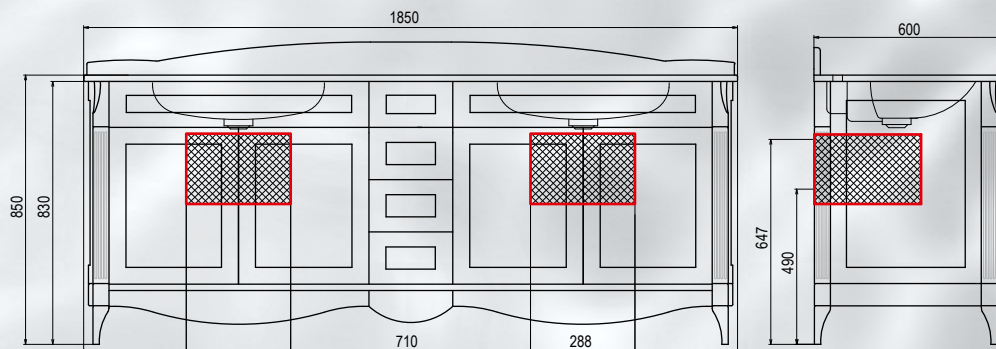

Poesia 188

Poesia 90

Poesia 128