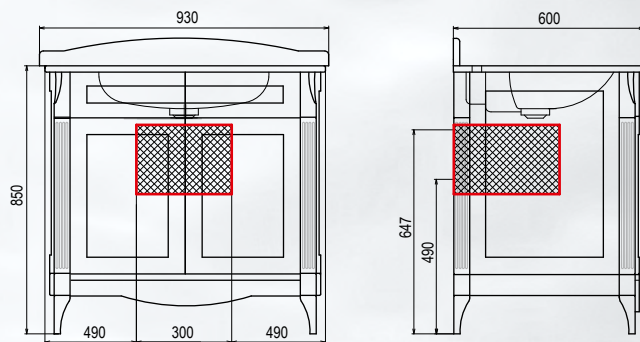

Poesia 188

Poesia 90

Poesia 128