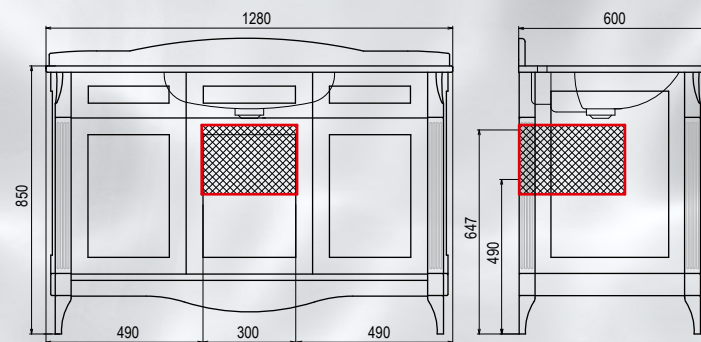

VERSAILLES

collection

BASE 118
BASE 130
BASE 178

BASE VE-1-128
NOCE OPACO
MARMO TOP VE-5-118
LAVABO CATARINE Y651
SET DI ACCESSORI OTTONE
SPECCHIO VE-2-106-OR

The image shows a highly detailed and ornate ceiling, likely from a classical or baroque interior. The ceiling features a large central circular fresco (tondo) depicting a scene with figures and a central figure holding a staff. The fresco is surrounded by intricate gold leaf carvings and scrollwork. Below the ceiling, a large, multi-tiered chandelier with numerous crystals and candles hangs from the center. The walls are also decorated with relief sculptures and architectural details.